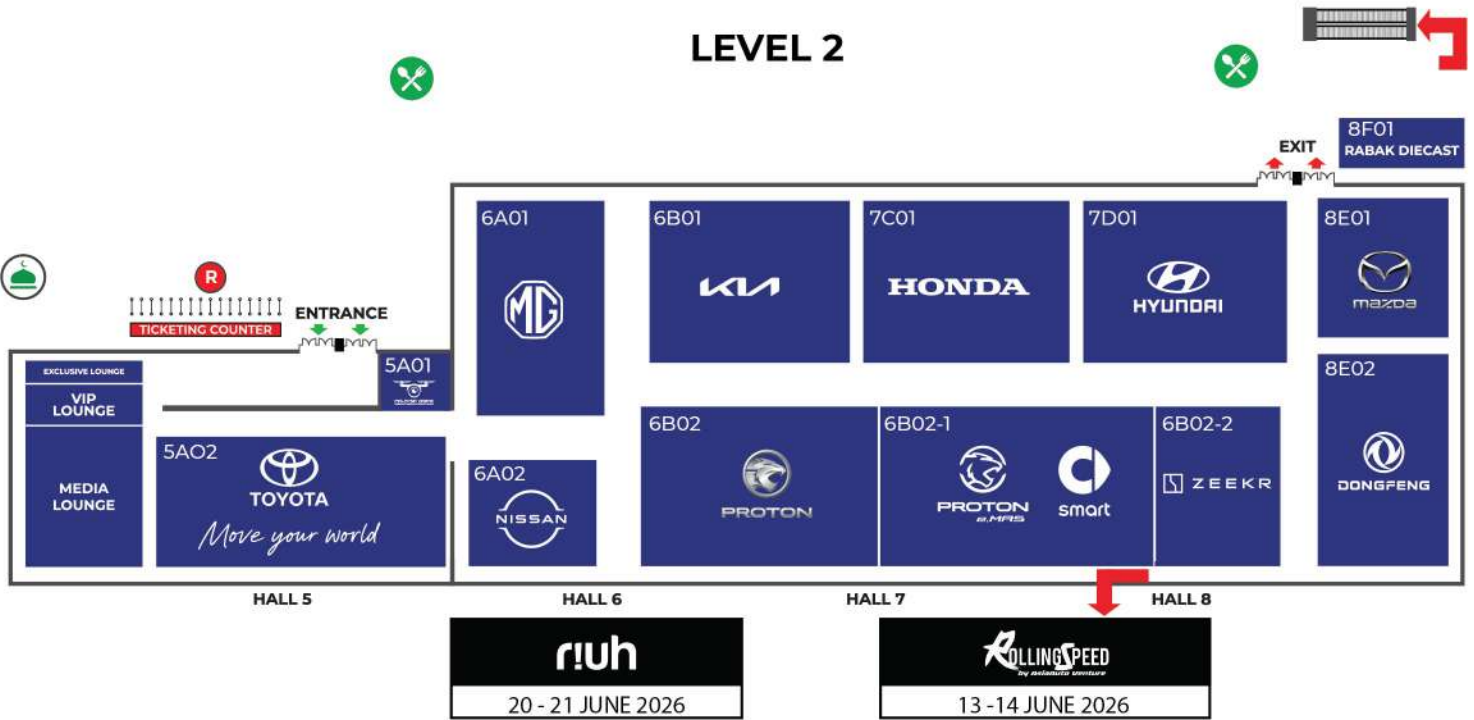

Exhibition Hall Layout

LEVEL 2

LEVEL 1

Legend:

- REGISTRATION COUNTER ▶ HALL 5, LEVEL 2
- LIFESTYLE AFTERMARKET ZONE ▶ HALL 2, LEVEL 1
- PRAYER ROOM ▶ LEVEL 2
- FOOD & BEVERAGE ▶ LEVEL 1
- CAR CLUB GATHERINGS ▶ LEVEL 1
- EXPERIENCE THE DRIVE ▶ LEVEL 1
- URBAN PLAY ▶ LEVEL 1 (SOUTH ENTRANCE)